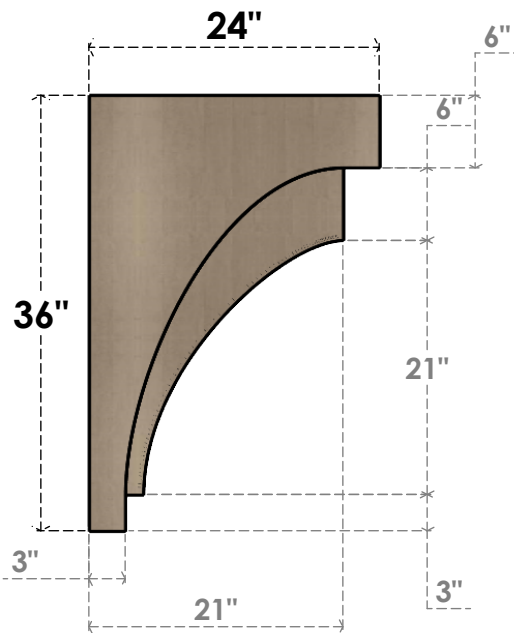

ITEM NUMBER: CORU12X24X36RIVRCPR

12"W X 24"D X 36"H SERIES 2 CLASSIC RIVERA ROUGH CEDAR TIMBERTHANE FAUX WOOD CORBEL, PRIMED

SIDE PROFILE

FRONT PROFILE

ISOMETRIC

EKENA MILLWORK
2300 WEST MAIN ST.
CLARKSVILLE, TX 75426
TOLL FREE: 866-607-0453
WWW.EKENAMILLWORK.COM

NOTES

1. INSTALLATION TO BE COMPLETED IN ACCORDANCE WITH MANUFACTURER'S SPECIFICATIONS.
2. DRAWING MAY NOT BE TO SCALE
3. THIS DRAWING IS INTENDED FOR DESIGN AND PLANNING PURPOSES ONLY.
4. ALL INFORMATION CONTAINED HEREIN WAS CURRENT AT THE TIME OF DEVELOPMENT BUT MUST BE REVIEWED AND APPROVED BY THE PRODUCT MANUFACTURER TO BE CONSIDERED ACCURATE.
5. TIMBERTHANE ARCHITECTURAL PRODUCTS ARE MADE FROM HIGH DENSITY URETHANE AND COME FACTORY PRIMED