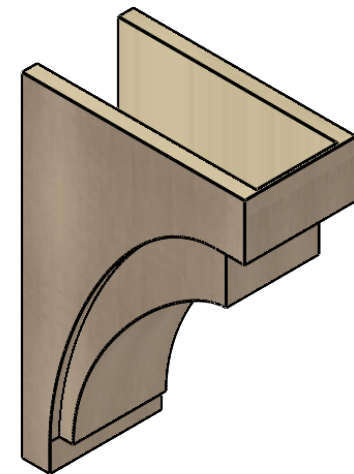

ITEM NUMBER: CORU12X24X36RIVRCPR

12"W X 24"D X 36"H SERIES 2 CLASSIC RIVERA ROUGH CEDAR TIMBERTHANE FAUX WOOD CORBEL, PRIMED

SIDE PROFILE

FRONT PROFILE

ISOMETRIC

EKENA MILLWORK
2300 WEST MAIN ST.
CLARKSVILLE, TX 75426
TOLL FREE: 866-607-0453
WWW.EKENAMILLWORK.COM

NOTES

1. INSTALLATION TO BE COMPLETED IN ACCORDANCE WITH MANUFACTURER'S SPECIFICATIONS.
2. DRAWING MAY NOT BE TO SCALE
3. THIS DRAWING IS INTENDED FOR DESIGN AND PLANNING PURPOSES ONLY.
4. ALL INFORMATION CONTAINED HEREIN WAS CURRENT AT THE TIME OF DEVELOPMENT BUT MUST BE REVIEWED AND APPROVED BY THE PRODUCT MANUFACTURER TO BE CONSIDERED ACCURATE.
5. TIMBERTHANE ARCHITECTURAL PRODUCTS ARE MADE FROM HIGH DENSITY URETHANE AND COME FACTORY PRIMED