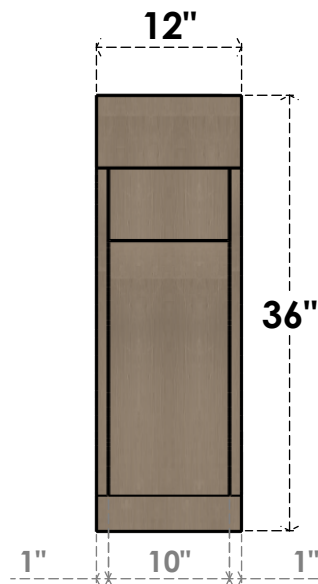

ITEM NUMBER: CORU12X24X36RIVRCPR

12"W X 24"D X 36"H SERIES 2 CLASSIC RIVERA ROUGH CEDAR TIMBERTHANE FAUX WOOD CORBEL, PRIMED

SIDE PROFILE

FRONT PROFILE

ISOMETRIC

EKENA MILLWORK
2300 WEST MAIN ST.
CLARKSVILLE, TX 75426
TOLL FREE: 866-607-0453
WWW.EKENAMILLWORK.COM

NOTES

1. INSTALLATION TO BE COMPLETED IN ACCORDANCE WITH MANUFACTURER'S SPECIFICATIONS.
2. DRAWING MAY NOT BE TO SCALE
3. THIS DRAWING IS INTENDED FOR DESIGN AND PLANNING PURPOSES ONLY.
4. ALL INFORMATION CONTAINED HEREIN WAS CURRENT AT THE TIME OF DEVELOPMENT BUT MUST BE REVIEWED AND APPROVED BY THE PRODUCT MANUFACTURER TO BE CONSIDERED ACCURATE.
5. TIMBERTHANE ARCHITECTURAL PRODUCTS ARE MADE FROM HIGH DENSITY URETHANE AND COME FACTORY PRIMED